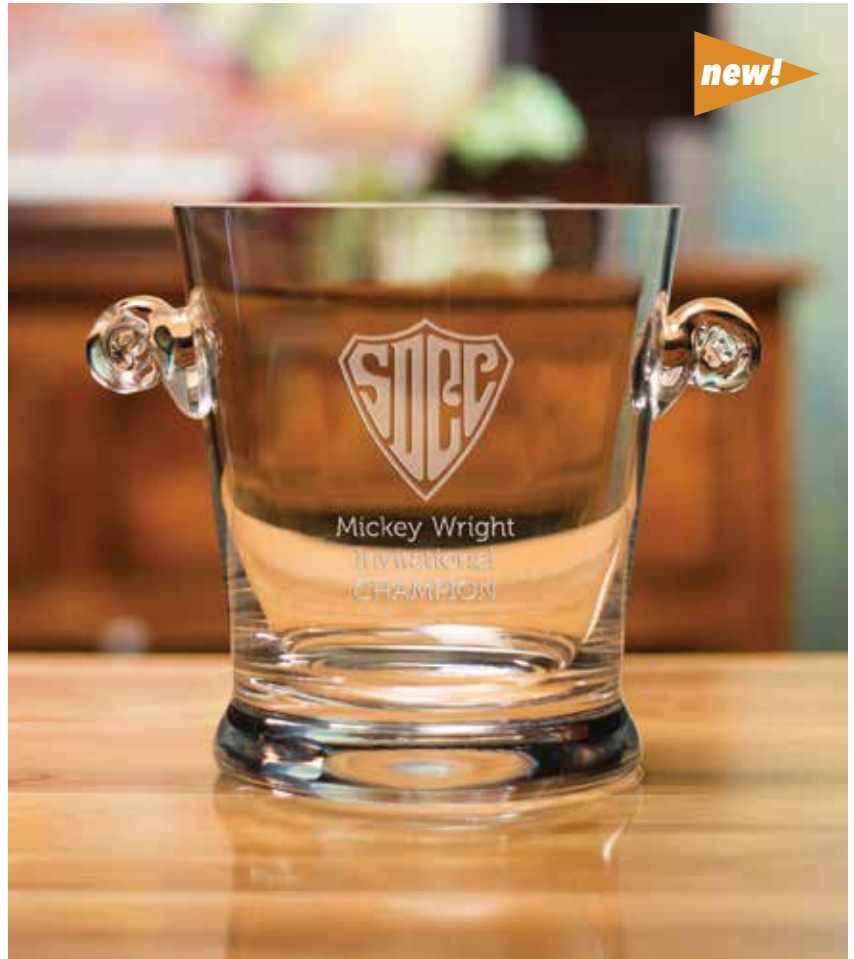

RETAIL COST

07-341S	6"h x 5¼"w	$60
07-341L	7"h x 6"w	$80