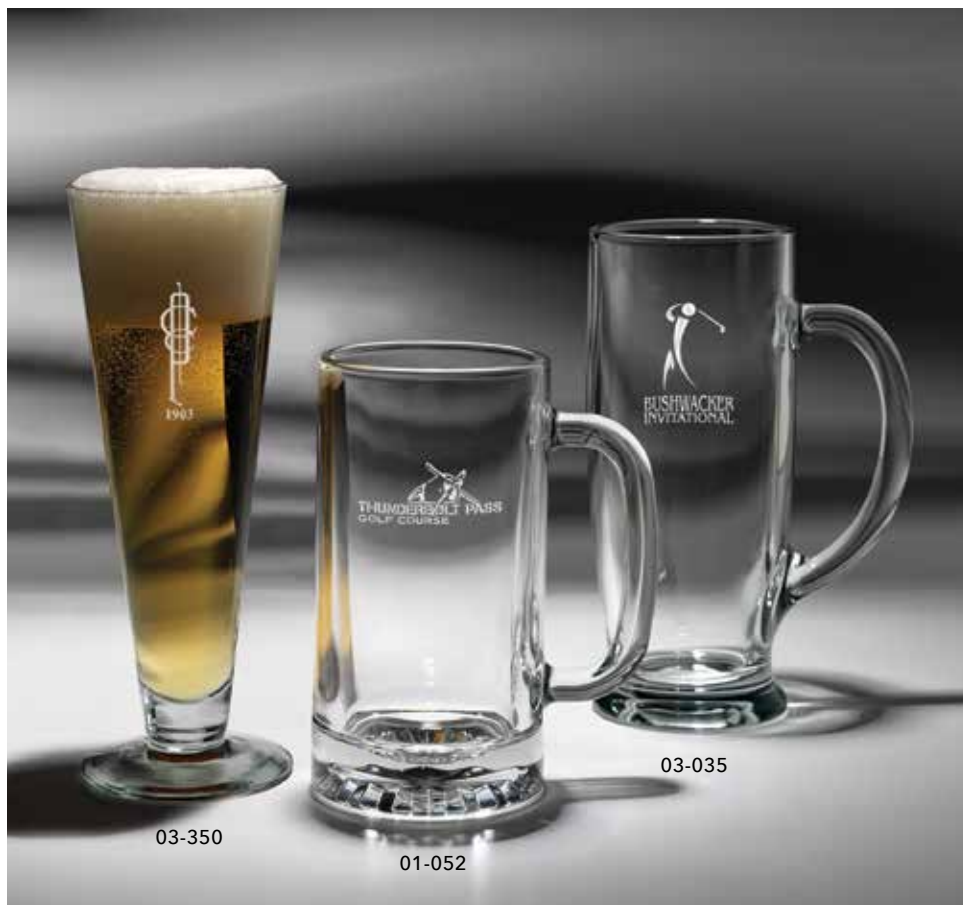

**CLASSIC BEERS**

- durable machine-made glass
- pictured left to right:

03-350 SIGNATURE PILSNER (13 oz.)

01-052 TANKARD MUG (16 oz.)

03-035 FREMONT MUG (18 oz.)

RETAIL COST	LIGHT ETCH	DEEP ETCH
ea./bulk 24+	\$13.00	\$18.00
set/2	\$30.00	\$40.00
set/4	\$56.00	\$76.00